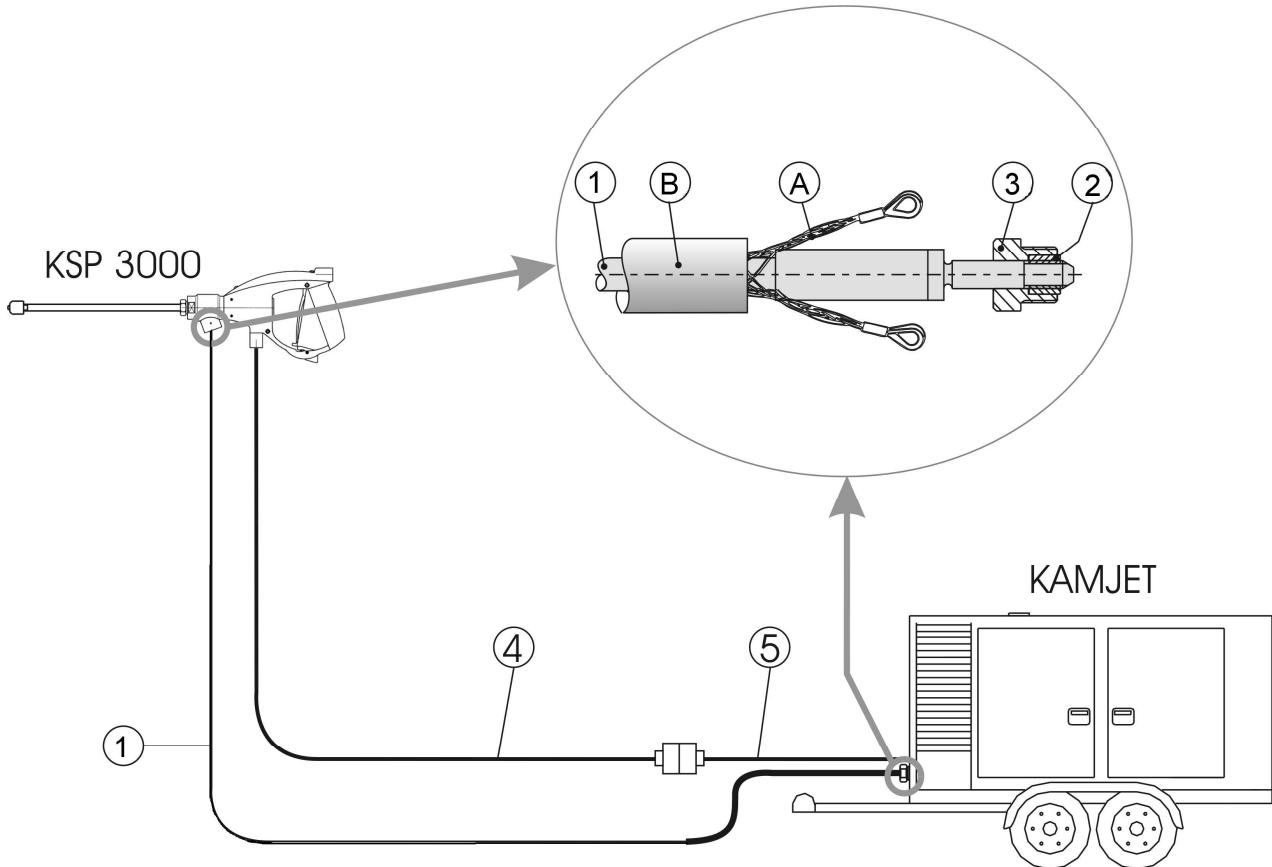

Connection Arrangement
KSP 3000

Z 5-3 e

01.01.2009

Item	Description	Part No.
1	High pressure hose with safety hose (Pos. A und B) Fitting: M 14x1.5 LH	see page Z 60-3
2	Pressure ring M 14 x 1,5 LH	7006365
3	Pressure screw M 26 x 1,5	7006364
4	Remote control cable on cable reel	
	50 m	7017923
	80 m	7017922
	100 m	7017924